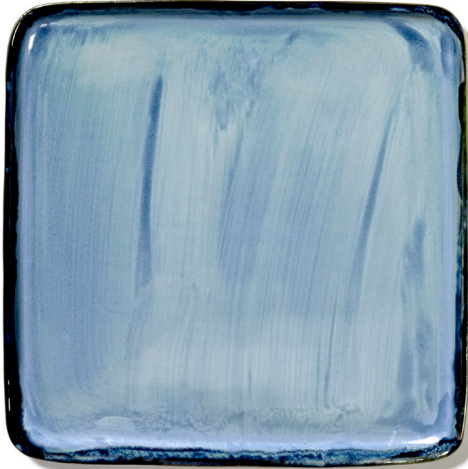

Anita Le Grelle: *"I have five children. When my last child left home a few years ago to study in England, I suddenly had heaps of time, and for the first time I could focus entirely on my work."*

In 2013, decided to dismantle one of her older artworks. From the clay she retrieved, she made a mould in the shape of a small bowl. The bowl became a plate, which in turn became a dish ... Before she knew it, Terres de rêves had become a successful line of tableware. Year after year, the line has been further expanded with a range of kitchen, table and bathroom accessories, vases, herb pots, and lamps.

The energetic Anita Le Grelle spends up to twelve hours a day in her studio. There, she translates her immense creativity into, among other things, her Terres de rêves line for Serax. In natural shades that reference the earth, sky, and ocean, she continues to expand her dream world. Starting from something that she lacks, or as a creative protest against everyday objects that she simply does not find sufficiently attractive or useful, Anita Le Grelle brings ceramics to life. The refined appearance and the different layers of glaze characterise the entire line.