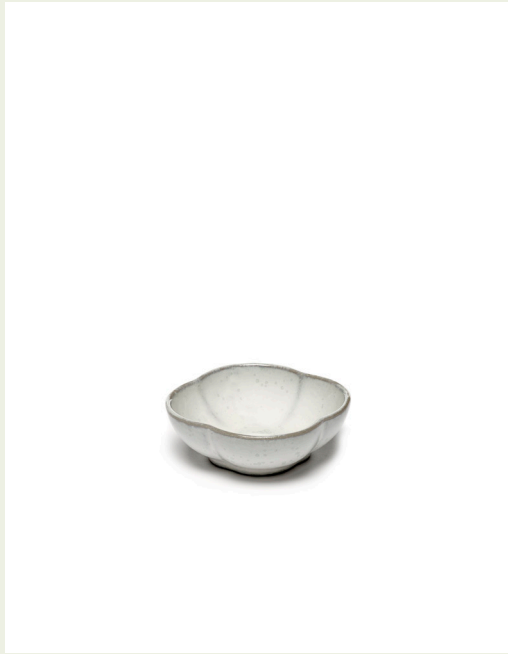

I N K U

Sergio Herman
for
SERAX